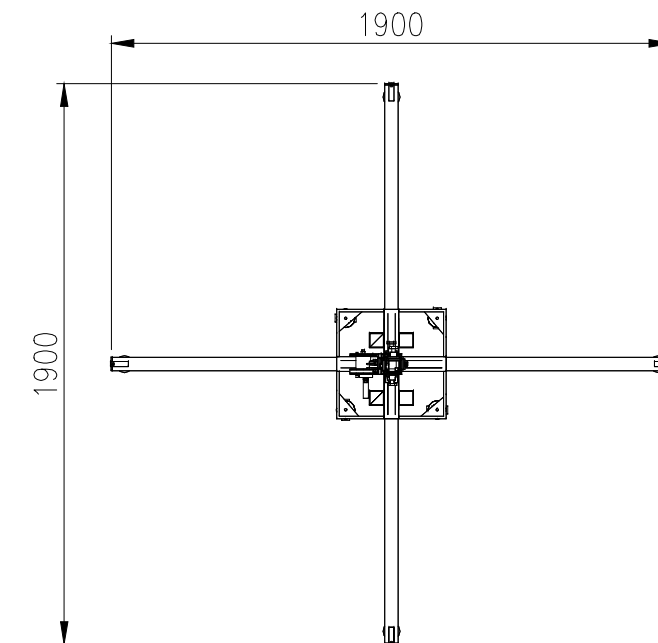

EUROTRUSS LIFTER TL 530

EUROTRUSS

All rights reserved. Reproduction or disclosure of (any part of) this document without written permission of Eurotruss is not permitted.

SPECIFICATIONS

MAX. HEIGHT: 5,30 m (17,4 ft.)
MIN. HEIGHT: 1,72 m (5,6 ft.)

MAX. LOAD: 150 kg (330,7 lb.)
WEIGHT: 43,4 kg (95,7 lb.)