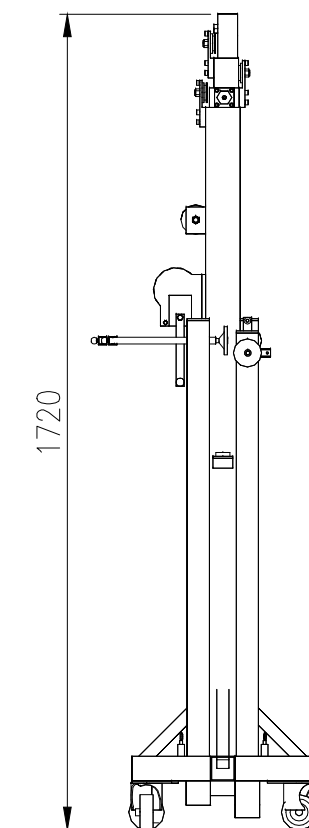

EUROTRUSS LIFTER TL 530

EUROTRUSS

All rights reserved. Reproduction or disclosure of (any part of) this document without written permission of Eurotruss is not permitted.

SPECIFICATIONS

MAX. HEIGHT: 5,30 m (17,4 ft.)
MIN. HEIGHT: 1,72 m (5,6 ft.)

MAX. LOAD: 150 kg (330,7 lb.)
WEIGHT: 43,4 kg (95,7 lb.)