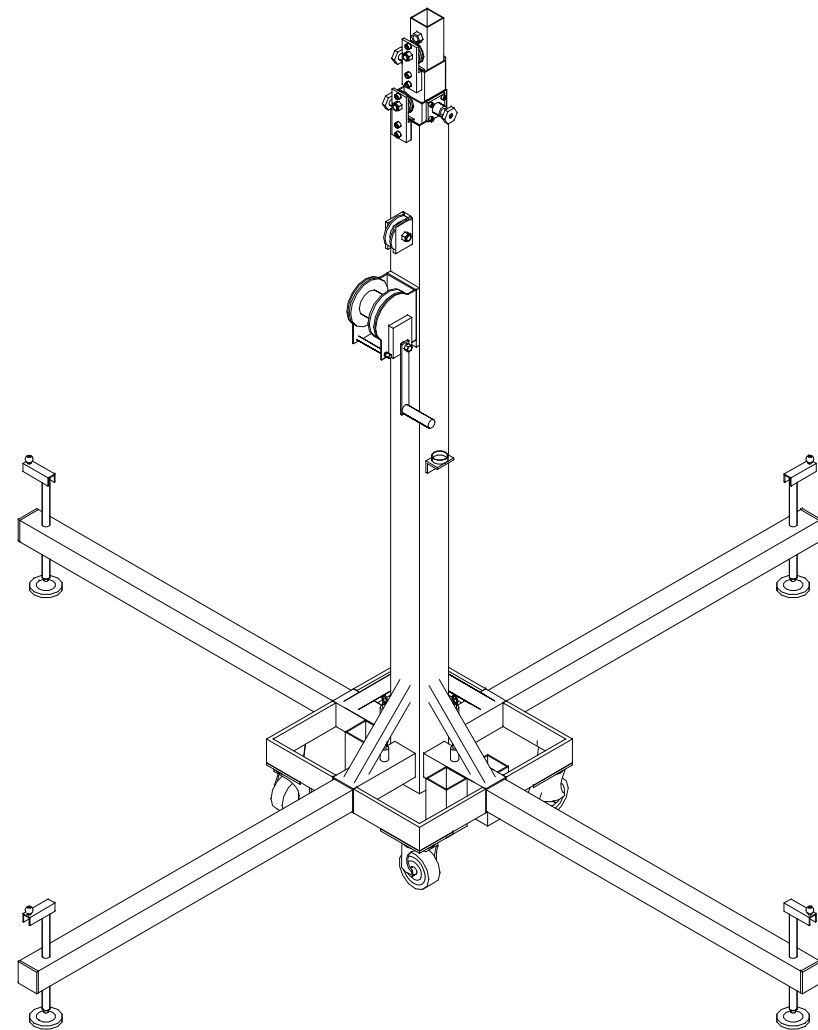

EUROTRUSS LIFTER TL 530

EUROTRUSS

All rights reserved. Reproduction or disclosure of (any part of) this document without written permission of Eurotruss is not permitted.

SPECIFICATIONS

MAX. HEIGHT: 5,30 m (17,4 ft.)
MIN. HEIGHT: 1,72 m (5,6 ft.)

MAX. LOAD: 150 kg (330,7 lb.)
WEIGHT: 43,4 kg (95,7 lb.)