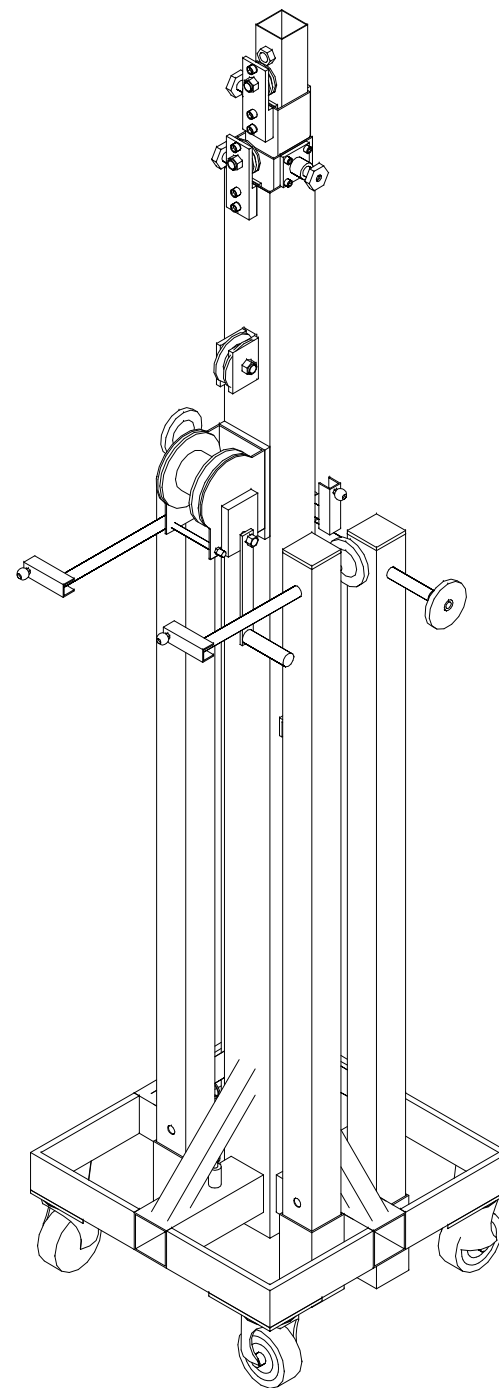

EUROTRUSS LIFTER TL 530

EUROTRUSS

All rights reserved. Reproduction or disclosure of (any part of) this document without written permission of Eurotruss is not permitted.

SPECIFICATIONS

MAX. HEIGHT: 5,30 m (17,4 ft.)
MIN. HEIGHT: 1,72 m (5,6 ft.)

MAX. LOAD: 150 kg (330,7 lb.)
WEIGHT: 43,4 kg (95,7 lb.)