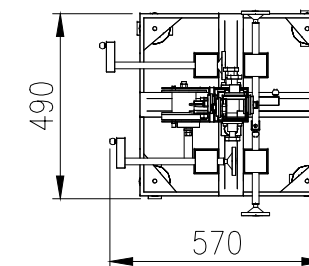

EUROTRUSS LIFTER TL 530

EUROTRUSS

All rights reserved. Reproduction or disclosure of (any part of) this document without written permission of Eurotruss is not permitted.

SPECIFICATIONS

MAX. HEIGHT: 5,30 m (17,4 ft.)
MIN. HEIGHT: 1,72 m (5,6 ft.)

MAX. LOAD: 150 kg (330,7 lb.)
WEIGHT: 43,4 kg (95,7 lb.)